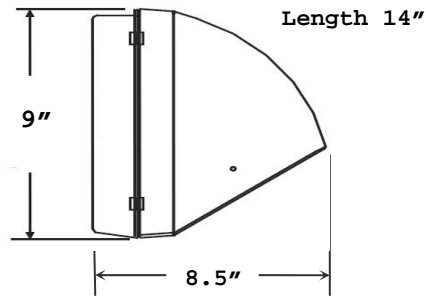

DIMENSIONS

Dimensions are subject to change. For critical applications, verify all dimensions with factory.

Available in 24 and 36 watt. LED technology offers an unprecedented lamp life. This fixture is virtually maintenance-free. A 24W LED is comparable to 70-100W HID. A 36W LED is comparable to 125-150W HID.