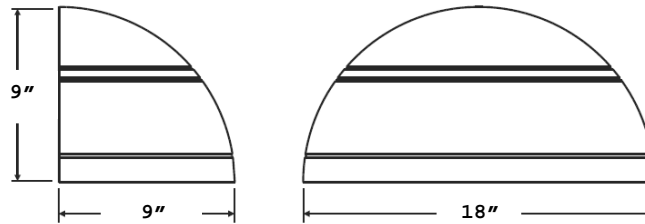

**DIMENSIONS**

Dimensions are subject to change. For critical applications, verify all dimensions with factory.

**ORDERING**

Available in 30 and 48 watt LED technology offers an unprecedented lamp life. This fixture is virtually maintenance-free. A 30W LED is comparable to 70-100W HID. A 48W LED is comparable to 150-175W HID.