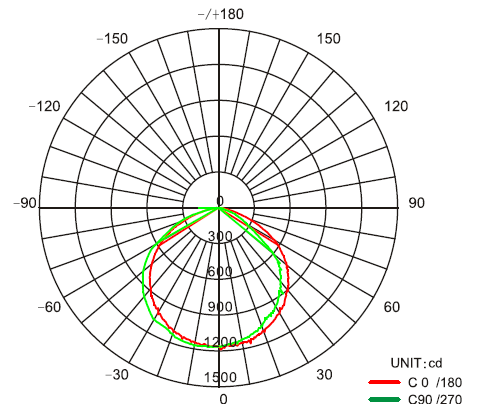

**MODEL**  
CWPDLED

**WATTAGE**  
30  
48

**VOLTAGE**  
UNV (120/277)

**OPTIONS**

- EM - Emergency
- PC - Photocell (specify voltage)
- TP - Tamperproof Hardware
- CC - Custom Color (specify color)

Average Beam Angle(50%): 113.2°