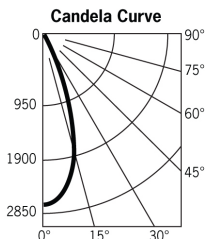

FINISH

Exterior housing is finished in white as standard.

FROM 0	CANDELA	LUMENS
0	2715	
5	2648	244
15	1921	528
25	689	318
35	77	53
45	16	13
55	4	4
65	3	3
75	2	2
85	0	0
95	0	0

DISTANCE (FT.)	FOOTCANDLES (FC)	BEAM DIAMETER (FT.)
4'	169.7	2.6
6'	75.4	4.0
8'	42.4	5.3
10'	27.2	6.6
12'	18.9	7.9
14'	13.9	9.2

Beam Distribution: 40°

OPTIONS

- SP – Spot Light
- MD – Medium Light
- FL – Flood Light
- SL – Silver
- BLK – Black
- TA – Track Adaptor (Specify Halo, Lightolier, or Capri)
- MP – Monopoint
- CF- Color Filter (specify)