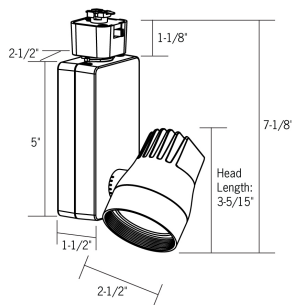

DIMENSIONS

Dimensions are subject to change. For critical applications, verify all dimensions with factory.

ORDERING

High performance LED track fixture. LED technology offers an unprecedented lamp life. This fixture is virtually maintenance-free. Engineered for illumination of retail displays or any area where high efficiency and color rendering are desired. Available with four different track adaptors to fit most existing line voltage systems. Also available with stand alone mono point mounting canopy. Available in Spot, Medium and Flood beam distributions.

MODEL
CTLLED

WATTAGE
11W
16W
24W

SPREAD
SP
MD
FL

VOLTAGE
120

HOUSING

Constructed of die-cast aluminum, the heat sink and driver housing provide a sleek modern look, designed to compliment any space.

ELECTRICAL