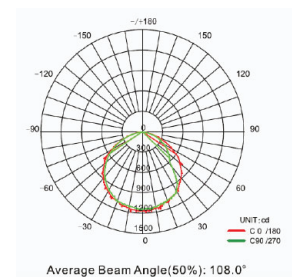

Options

- **EM** Emergency
- **PC** Photocell (Specify Voltage)
- **TP** - Tamperproof Hardware
- **CC** Custom Color (specify color)

*Dimensions are subject to change. For critical applications, please verify all dimensions with RLE.