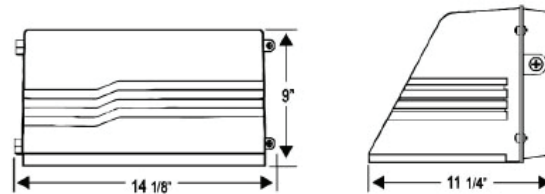

Certifications

- Suitable for wet locations
- Made in USA
- ARRA and BAA Compliant
- UL listed
- 3 year warranty.

PROJECT	
FIXTURE	
FIXTURE 2	
APPROVED BY	DATE
NOTES	

Model	Wattage	Voltage	Lumens
CWPB LED	24W/36W LED		2318/3950
CWPB LED 14"	48W LED	UNV (120/277)	4500
CWPB LED 18"	56W	UNV (120/277)	5895