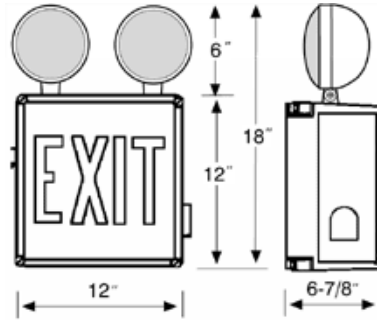

DIMENSIONS

Dimensions are subject to change. For critical applications, verify all dimensions with factory.

ORDERING

LED powered exit sign features an enclosure resistant to corrosive atmospheres, non hazardous dust environments, water spray or splashing water. Universal operation. Available in AC only or self powered. Removable directional chevrons. Optional 2 headed unit and unit with green letters. Self Powered Emergency models provided with solid state charging system and maintenance free batteries.

MODEL
X6R-WL
X6R- WL-PP

TYPE
LED

VOLTAGE
UNV

OPTIONS:

Change X6R to X6G – Green Letters
2H – Emergency Heads (Combo)

JOB NAME:
FIXTURE TYPE:
MODEL NO: