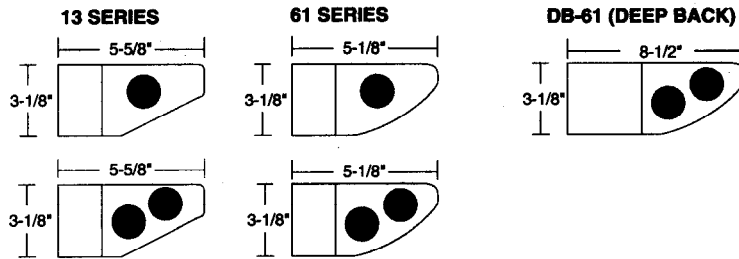

DIMENSIONS

Dimensions are subject to change. For critical applications, verify all dimensions with factory.

ORDERING

Available in 18", 2', 3', and 4' lengths in 1 and 2 lamp configurations, T5 and T8. Both the smooth, sleek style of the 13 Series, and the rounded, rib style of the 61 Series creates an attractive appearance that compliments any wall surface. The perfect choice for illuminating mirrors, vanities, bathrooms, and any utility area. For horizontal mounting. Optional convenience outlet and switch to accommodate any requirements. Can be mounted in continuous rows with optional joiner band. Optional deep back housing for mounting over surface medicine cabinets (18" and 24" for 61 Series only).

CERTIFICATION

All units bear UL label. Made in U.S.A. Suitable for damp location. ARRA and BAA compliant.

<u>MODEL</u>	<u>LAMP QTY</u>	<u>WATTAGE</u>	<u>VOLTAGE</u>
13	1	15T8 (18" length)	120
	2	17T8 (24" length)	277
		25T8 (36" length)	UNV
		32T8 (48" length)	
		14T5 (24" length)	
		21T5 (36" length)	
		28T5 (48" length)	

<u>MODEL</u>	<u>LAMP QTY</u>	<u>WATTAGE</u>	<u>VOLTAGE</u>
61	1	15T8 (18" length)	120
	2	17T8 (24" length)	277
		25T8 (36" length)	UNV
		32T8 (48" length)	
		14T5 (24" length)	
		21T5 (36" length)	
		28T5 (48" length)	