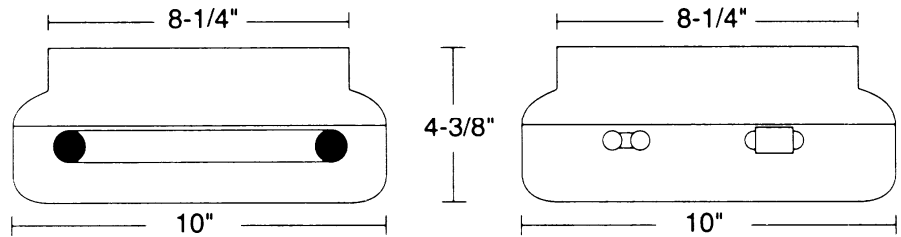

DIMENSIONS

Dimensions are subject to change. For critical applications, verify all dimensions with factory.

ORDERING

HOUSING

Heavy gauge black molded polycarbonate.

ELECTRICAL

Energy saving electronic ballasts comply with Federal Energy Efficiency standards. Ballasts are <10% THD and include 5 year manufacturer's warranty. Ballasts operate on 120V-277V (UNV) unless specified otherwise.

LENS

White opal polycarbonate.

CERTIFICATION

All units bear UL label. Made in U.S.A. Suitable for damp location. ARRA and BAA compliant.

<u>MODEL</u>	<u>LAMP</u>	<u>WATTAGE</u>	<u>VOLTAGE</u>
RONs	1	20W Circline 22W Circline	120V 277V
	1	PL7	
	2	PL9	