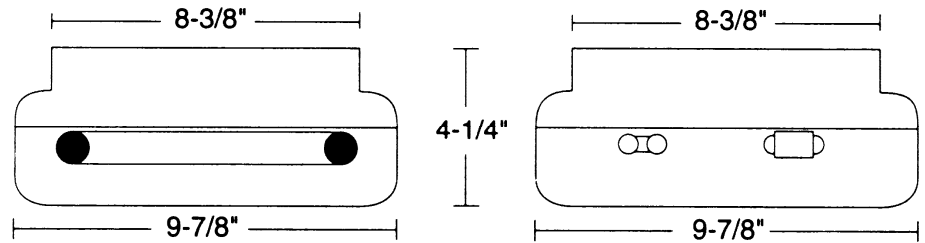

2. Surface

Polycarbonate Square

RECNS

DIMENSIONS

Dimensions are subject to change. For critical applications, verify all dimensions with factory.

ORDERING

Contemporary soft cornered rectangular light form with a gentle sloped step back to enhance this very attractive light source. Circline lamps (up to 22W), and energy efficient PL lamps. Ideal for areas where moisture or vandalism is a concern. Snap-in lock tight diffuser requires no hardware. For wall or ceiling mounting.

LENS

White opal polycarbonate.

CERTIFICATION

All units bear UL label. Made in U.S.A. Suitable for damp location. ARRA and BAA compliant.

| <u>MODEL</u> RECNS | <u>LAMP QTY</u> | <u>WATTAGE/TYPE</u> | <u>VOLTAGE</u> |
|------------------------------|-----------------|---------------------|---------------------|
| | 1 | 20W 22W | 120V 277V UNV |
| | 1 | PL7 | |
| | 2 | PL9 PL13 | |