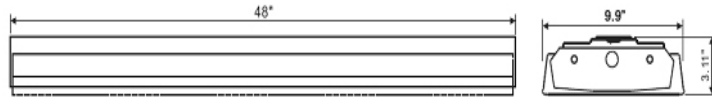

DIMENSIONS

7810 Series

7815 Series

Dimensions are subject to change. For critical applications, verify all dimensions with factory.

ORDERING

Specification grade glow end wrap around is ideal for corridor, office space, supermarket and conference room applications. 10" wide unit is available in a two-lamp configuration, T8 and T5. 15" wide unit is available in 4 lamp configurations, T8 and T5. .125 thick clear acrylic prismatic bottom section, in conjunction with linear side prisms and injection molded "glow" ends control glare and increase visual comfort. Integral embossed white end plates with flush knockouts make fixtures suitable for individual or continuous row mounting. Diffuser hinges from either side for ease of maintenance. For surface or pendant mounting. Available with specular aluminum reflector (87% reflectance) high efficiency white reflector (92% reflectance) or high efficiency specular aluminum reflector (95% reflectance).