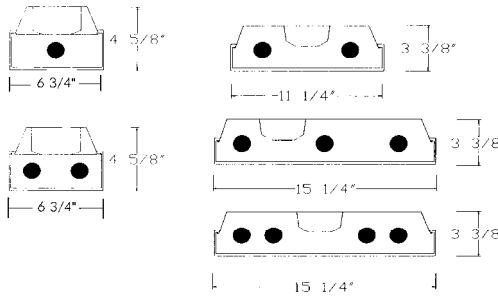

**DIMENSIONS**

Dimensions are subject to change. For critical applications, verify all dimensions with factory.

**ORDERING**

Available in 4 sizes to suit most commercial, classroom, and residential applications. Narrow 6-1/2" wide unit is available in 2', 4', and 8' lengths. 1 and 2 lamp, T8 and T5. 11-1/4" wide unit is available in 2', 4' and 8' lengths, in a two-lamp configuration, T8 and T5. 15-1/4" wide unit is available in 2', 4', and 8' lengths, 2, 3, and 4 lamp configurations, T8 and T5. Integral embossed white end plates with flush knockouts make fixtures suitable for individual or continuous row mounting. Diffuser hinges from either side for ease of service. Flat bottom and linear ribbed sides provide excellent light control. For surface or pendant mounting. Available with energy efficient reflectors in High Efficiency Aluminum (95% reflectance), Specular Aluminum (87% reflective) and High Efficiency White (92% reflectance.)