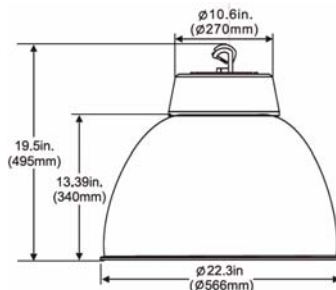

DIMENSIONS

Dimensions are subject to change. For critical applications, verify all dimensions with factory.

ORDERING

Compact fluorescent alternative to HID hi-bay applications. Instant-on, eliminating the need for quartz restrike, added capabilities for multi-switching, dimming, and emergency modes. Utilizes 8 lamps in 26W, 32W & 42W. Ideal for warehouses, cafeterias, gymnasiums or any application where dimming or multi-level switching is preferred. Engineered ballast compartment for maximum heat dissipation. Wide variety of lenses and wire guards to meet virtually any lighting requirement.