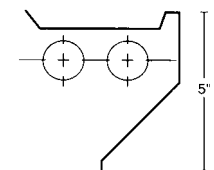

TWO LIGHT DIRECT LIGHT REFLECTOR

OPTIONS:

- EM - Emergency
- DM - Dimming (Specify)
- WG - Wire Guard
- SR - Symmetric Reflector
- AR - Asymmetric Reflector
- 20G - 20 Gauge Steel Housing
- SA95 - High Efficiency Specular Reflector
- *UNV - Universal Ballast (T5 & T8 Only)

JOB NAME:

FIXTURE TYPE:

MODEL NO: