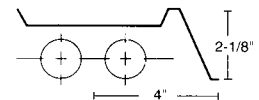

CERTIFICATION

All units bear UL label. Made in U.S.A. Suitable for damp location. ARRA and BAA compliant.

MODEL	LAMP QTY	WATTAGE/TYPE	VOLTAGE
C9	1	32T8	120
	2	39T5	277
		54T5HO	UNV
4' unit		48T12HO	
		48T12VHO	
6' unit	2	25T8-6TD	
	4	21T5-6TD	
		39T5HO-6TD	
8' unit	2	32T8-8TD	
	4	39T5-8TD	
		54T5HO-8TD	
16' unit	1	96T12HO	
	2	96T12VHO	
16' unit	4	25T8-16TD	
	8	21T5-16TD	
		39T5HO-16TD	
	2	96T12HO	
	4	96T12VHO	

TWO LIGHT ASYMMETRIC REFLECTOR