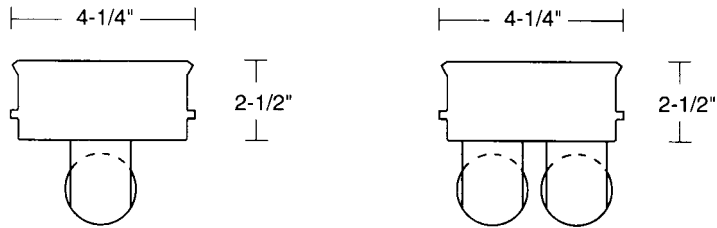

DIMENSIONS

Dimensions are subject to change. For critical applications, verify all dimensions with factory.

ORDERING

Available in 4', 6', 8', and 16' lengths, in 1 and 2 lamp configurations, T8, T12, T5, and T5-HO. Heavy-duty channel with deeply embossed sides for added rigidity and easy slide grip hanging. Combination snap in end plates double as couplers, eliminate the need for extra hardware in continuous row applications. Heavy-duty spring-loaded plunger type lamp holders for HO & VHO only. Snap on cover makes installation quick and easy. For surface, pendant, or chain mounting, individual or continuous rows. Symmetric, asymmetric, and wall wash reflectors available. Available with high efficiency specular reflectors (95% reflectance).