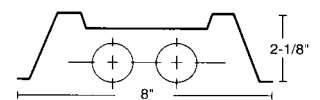

TWO LIGHT SYMMETRIC REFLECTOR