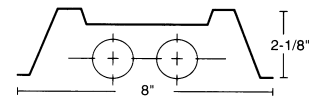

TWO LIGHT SYMMETRIC REFLECTOR