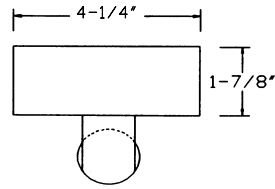

**DIMENSIONS**

Dimensions are subject to change. For critical applications, verify all dimensions with factory.

**ORDERING**

Available in 2', 3', 4', 6', and 8 lengths, in 1, 2, 2 and 3 lamp configurations. Combination snap in end plates double as couplers, eliminate the need for extra hardware in continuous row applications. Snap on cover makes installation quick and easy. For surface, pendant, or chain mounting, individual or continuous rows. Symmetric, asymmetric, and wall wash reflectors available. Available with specular aluminum reflector (87% reflectance) high efficiency white reflector (92% reflectance) or high efficiency specular aluminum reflector (95% reflectance).

All units bear UL label. Damp location label optional. Made in U.S.A. ARRA and BAA compliant.

MODEL	LAMP QTY	WATTAGE/TYPE	MOUNTING	VOLTAGE
9	1	17T8	AC – Aircraft Cable (48" Standard) ST – Stem (24" Standard) CK – 24" Chain Kit SM – Surface Mount (No Hardware Supplied)	120
	2	14T5		277
	3	24T5HO		UNV
2' unit	1	25T8	CK – 24" Chain Kit	
	2	21T5		
	3	39T5HO		
3' unit	1	32T8	SM – Surface Mount (No Hardware Supplied)	
	2	28T5		
	3	54T5HO		
4' unit	2	96T8HO	SM – Surface Mount (No Hardware Supplied)	
	4	96T12HO		
	6	96T12VHO		
8' unit	2	32T8-8TD	SM – Surface Mount (No Hardware Supplied)	
	4	28T5-8TD		
	6	54T5HO-8TD		