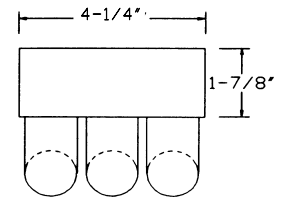

**DIMENSIONS**

Dimensions are subject to change. For critical applications, verify all dimensions with factory.

**ORDERING**

Available in 2', 3', 4', 6', and 8 lengths, in 1, 2, 2 and 3 lamp configurations. Combination snap in end plates double as couplers, eliminate the need for extra hardware in continuous row applications. Snap on cover makes installation quick and easy. For surface, pendant, or chain mounting, individual or continuous rows. Symmetric, asymmetric, and wall wash reflectors available. Available with specular aluminum reflector (87% reflectance) high efficiency white reflector (92% reflectance) or high efficiency specular aluminum reflector (95% reflectance).