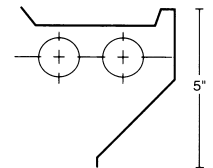

**DIMENSIONS**

Dimensions are subject to change. For critical applications, verify all dimensions with factory.

**ORDERING**

Available in 2', 3', 4', 6', and 8 lengths, in 1, 2, 2 and 3 lamp configurations. Combination snap in end plates double as couplers, eliminate the need for extra hardware in continuous row applications. Snap on cover makes installation quick and easy. For surface, pendant, or chain mounting, individual or continuous rows. Symmetric, asymmetric, and wall wash reflectors available. Available with specular aluminum reflector (87% reflectance) high efficiency white reflector (92% reflectance) or high efficiency specular aluminum reflector (95% reflectance).

All units bear UL label. Damp location label optional. Made in U.S.A. ARRA and BAA compliant.

MODEL	LAMP QTY	WATTAGE/TYPE	MOUNTING	VOLTAGE
9	1	17T8	AC – Aircraft Cable (48" Standard) ST – Stem (24" Standard) CK – 24" Chain Kit SM – Surface Mount (No Hardware Supplied)	120
	2	14T5		277
	3	24T5HO		UNV
2' unit	1	25T8	CK – 24" Chain Kit	
	2	21T5		
	3	39T5HO		
3' unit	1	32T8	SM – Surface Mount (No Hardware Supplied)	
	2	28T5		
	3	54T5HO		
4' unit	2	96T8HO	SM – Surface Mount (No Hardware Supplied)	
	4	96T12HO		
	6	96T12VHO		
8' unit	2	32T8-8TD	SM – Surface Mount (No Hardware Supplied)	
	4	28T5-8TD		
	6	54T5HO-8TD		

TWO LIGHT ASYMMETRIC REFLECTOR

TWO LIGHT SYMMETRIC REFLECTOR

TWO LIGHT DIRECT LIGHT REFLECTOR

**OPTIONS:**

- EM - Emergency
- DM - Dimming
- 20G – 20 Gauge NYC Housing
- SA95 – High Efficiency Specular Reflector
- SA87 – Specular Reflector
- WH92 – High Efficiency White Reflector
- SR – Symmetric Reflector
- AR – Asymmetric Reflector
- LS – Wall Wash Light Shield
- WG – Wire Guard