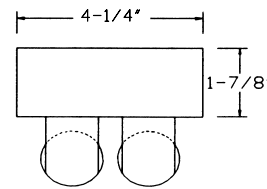

**DIMENSIONS**

Dimensions are subject to change. For critical applications, verify all dimensions with factory.

**ORDERING**

Available in 2', 3', 4', 6', and 8 lengths, in 1, 2, 2 and 3 lamp configurations. Combination snap in end plates double as couplers, eliminate the need for extra hardware in continuous row applications. Snap on cover makes installation quick and easy. For surface, pendant, or chain mounting, individual or continuous rows. Symmetric, asymmetric, and wall wash reflectors available. Available with specular aluminum reflector (87% reflectance) high efficiency white reflector (92% reflectance) or high efficiency specular aluminum reflector (95% reflectance).