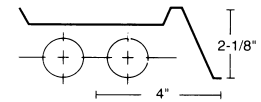

CERTIFICATION

All units bear UL label. Damp location label optional. Made in U.S.A. ARRA and BAA compliant.

MODEL	LAMP QTY	WATTAGE/TYPE	MOUNTING	VOLTAGE
9	1	17T8	AC – Aircraft Cable (48" Standard) ST – Stem (24" Standard) CK – 24" Chain Kit SM – Surface Mount (No Hardware Supplied)	120
	2	14T5		277
	3	24T5HO		UNV
2' unit	1	25T8	CK – 24" Chain Kit	
	2	21T5		
	3	39T5HO		
3' unit	1	32T8	SM – Surface Mount (No Hardware Supplied)	
	2	28T5		
	3	54T5HO		
4' unit	2	96T8HO	SM – Surface Mount (No Hardware Supplied)	
	4	96T12HO		
	6	96T12VHO		
8' unit	2	32T8-8TD	SM – Surface Mount (No Hardware Supplied)	
	4	28T5-8TD		
	6	54T5HO-8TD		

TWO LIGHT ASYMMETRIC REFLECTOR