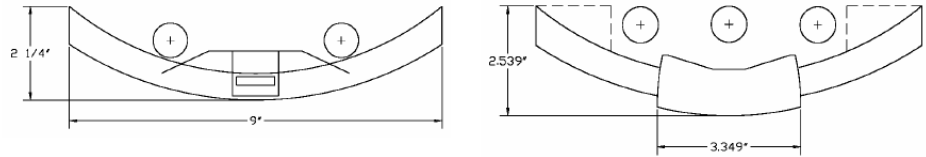

DIMENSIONS

Shown with optional louver

Dimensions are subject to change. For critical applications, verify all dimensions with factory.

ORDERING

An ultra low-profile linear luminaire suspended direct/indirect provides attractive glare-free ambient lighting. Available for T5 and T5-HO in 2, 3, 4 & 6 lamp configurations in lengths up to 8 foot. Optional center baffle provides 30% direct and 70% indirect illumination with even ceiling illumination. Radial extruded acrylic center lens for 20% direct and 80% indirect available. Ideal for offices, conference rooms, reception areas, classrooms, video display terminal work areas, or any installation where linear luminaires are preferred. Fixtures can be cable or rigid stem mounted. Companion wall mount fixture available