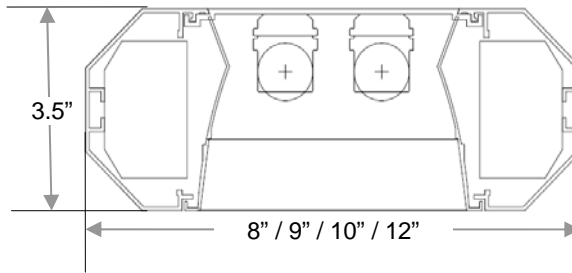

DIMENSIONS

Dimensions are subject to change. For critical applications, verify all dimensions with factory.

ORDERING

Available in normal lengths up to 8'-0" sections, T5, T5-HO, T8 or T12 operation. Extruded aluminum housing with option of either cross baffle, parabolic louver or acrylic lens. The versatile design of this fixture makes it ideal for typical commercial and educational settings. Fixture available in straight run or square patterns. Individual fixtures are standard. For continuous row applications; row lengths must be specified. Cross, T's and angle connectors are constructed of heavy gauge metal castings. Fixture can be surface or pendant mounted with cables or stems. Companion wall mounted unit is available.

| <u>MODEL</u> | <u>LAMP QTY</u> | <u>LENGTH</u> | <u>TYPE</u> | <u>MOUNTING</u> | <u>VOLTAGE</u> |
|---------------------------|-----------------|---------------|---------------------------------|---|----------------|
| 8OCT – 8" width | 1 | 48" | T8 | AC – Aircraft Cable (48" Standard) ST – Stem (24" Standard) SM – Surface Mount | 120 |
| | 2 | | T5 | | 277 |
| | 4 | 96" | T5HO | | UNV |
| | 2 | | | | |
| 9OCT 9" width | 1 | 48" | | | |
| | 2 | | | | |
| | 3 | | | | |
| 10OCT 10" width | 2 | 96" | | | |
| | 4 | | | | |
| | 6 | | | | |
| 12OCT 12" width | 1 | 48" | | | |
| | 2 | | | | |
| | 3 | | | | |
| | 4 | | | | |
| | 2 | 96" | | | |
| | 4 | | | | |
| | 6 | | | | |
| | 8 | | | | |
| | | | XX – Custom Length | | |