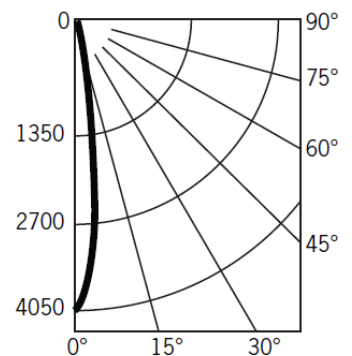

Available in 2700K (12W) or 3000K (17/20W).

OPTICS

Available in 3 beam patterns: Spot, Medium, or Flood.

FINISH

Exterior housing is finished in white as standard.

CERTIFICATION

cULus Listed. 5 year warranty.

MODEL
CTL2LED

WATTAGE
12W
17W
20W

SPREAD
SP
MD
FL

VOLTAGE
120V

OPTIONS

- SP** – Spot Light
- MD** – Medium Light
- FL** – Flood Light
- SL** – Silver
- BLK** – Black
- TA** – Track Adaptor(Specify Halo, Lightolier, or Capri
- MP** – Monopoint