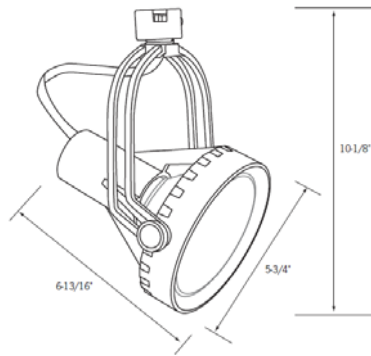

DIMENSIONS

Dimensions are subject to change. For critical applications, verify all dimensions with factory.

ORDERING

Available in 12, 17, and 20 watt PAR38 LED. LED technology offers an unprecedented lamp life. This fixture is virtually maintenance-free. Engineered for illumination of retail displays or any area where high efficiency and color rendering are desired. Available with four different track adaptors to fit most existing line voltage systems. Also available with stand-alone monopoint mounting canopy. Supplied with Juno track fitting. A 12W LED is comparable to 50W Incandescent.

HOUSING

Heavy aluminum alloy housing provides durability and maximum heat sinking for longer life of electronic components.

ELECTRICAL

Highest quality driver, emitters and power supply for long life.

LED COLOR

MODEL
CTL2LED

WATTAGE
12W
17W
20W

SPREAD
SP
MD
FL

VOLTAGE
120V

OPTIONS

- SP** – Spot Light
- MD** – Medium Light
- FL** – Flood Light
- SL** – Silver
- BLK** – Black
- TA** – Track Adaptor(Specify Halo, Lightolier, or Capri
- MP** – Monopoint