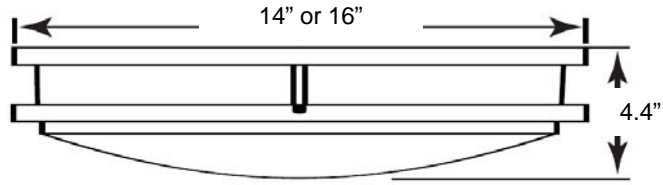

DIMENSIONS

Dimensions are subject to change. For critical applications, verify all dimensions with factory.

ORDERING

Opal diffuser envelops fixture housing in a smooth architectural line with accent on simplicity of design. Two different sizes (14" and 16") Designed for ceiling or wall surface mounting. Available in optional white powder coat finish. A 12W LED is comparable to 50W HID. A 24W LED is comparable to 70-100W HID.