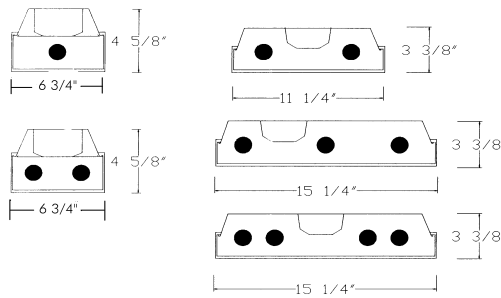

NOW AVAILABLE IN LED!

DIMENSIONS

Dimensions are subject to change. For critical applications, verify all dimensions with factory.

ORDERING

Available in 4 sizes to suit most commercial, classroom, and residential applications. Narrow 6-1/2" wide unit is available in 2', 4', and 8' lengths. 1 and 2 lamp, T8,T5 and LED. 11-1/4" wide unit is available in 2', 4' and 8' lengths, in a two-lamp configuration, T8 and T5. 15-1/4" wide unit is available in 2', 4', and 8' lengths, 2, 3, and 4 lamp configurations, T8,T5 and LED. Integral embossed white end plates with flush knockouts make fixtures suitable for individual or continuous row mounting. Diffuser hinges from either side for ease of service. Flat bottom and linear ribbed sides provide excellent light control. For surface or pendant mounting. Available with energy efficient reflectors in High Efficiency Aluminum (95% reflectance), Specular Aluminum (87% reflective) and High Efficiency White (92% reflectance.)