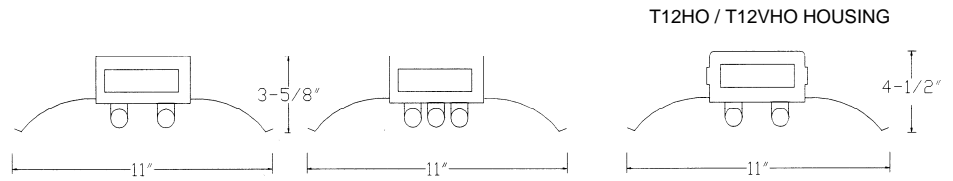

DIMENSIONS

Dimensions are subject to change. For critical applications, verify all dimensions with factory.

ORDERING

Available in 2', 3', 4', 8', and 16' lengths, 1, 2, and 3 lamp configurations, T5, T8, T5HO, T12HO, & T12VHO. 4' transverse ribbed reflector for maximum rigidity. Snap on end plate can double as a coupler for continuous row installation. For individual or continuous row mounting. Reflector aligners are supplied with 8' units. Optional half reflector available for asymmetrical applications. Available with specular aluminum reflector (87% reflectance) high efficiency white reflector (92% reflectance) or high efficiency specular aluminum reflector (95% reflectance).