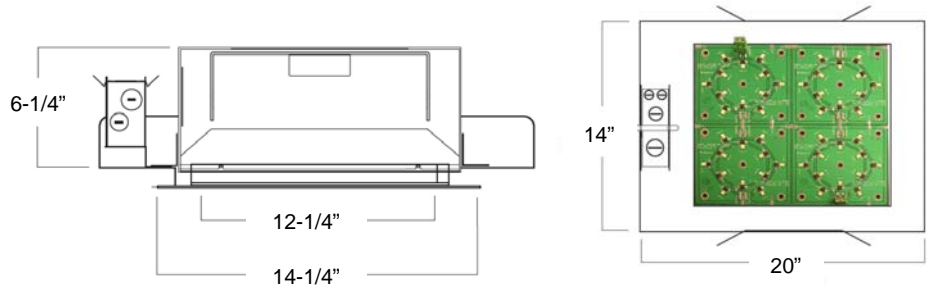

**DIMENSIONS**

Dimensions are subject to change. For critical applications, verify all dimensions with factory.

**ORDERING**

12SQ series designed for recessing in virtually any type of ceiling. Standard with flat prismatic tempered glass lens that presents a clean appearance. Door Frame available in white (standard) or custom color. Ballast/Driver is fully serviceable from the ceiling aperture. 27" Bar hangers are standard. Optional "T" bar clips. Optional tamperproof hardware. A 24W LED is comparable to 70-100W HID. A 48W LED is comparable to 150-175W HID.

**HOUSING**

Steel housing with aluminum trim.

**LED COLOR**

Standard in 3000K. Consult factory for other Kelvin temperatures.

**ELECTRICAL**

High efficiency electronic constant current Class II 120/277V driver.