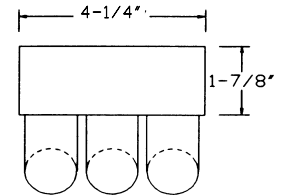

DIMENSIONS

Dimensions are subject to change. For critical applications, verify all dimensions with factory.

ORDERING

Available in 2', 3', 4', 6', and 8 lengths, in 1, 2, 2 and 3 lamp configurations. Combination snap in end plates double as couplers, eliminate the need for extra hardware in continuous row applications. Snap on cover makes installation quick and easy. For surface, pendant, or chain mounting, individual or continuous rows. Symmetric, asymmetric, and wall wash reflectors available. Available with specular aluminum reflector (87% reflectance) high efficiency white reflector (92% reflectance) or high efficiency specular aluminum reflector (95% reflectance). For led tubes in 18W applications