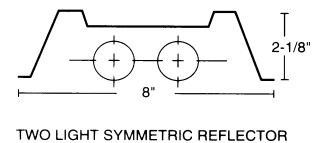

CERTIFICATION

All units bear UL label. Damp location label optional. Made in U.S.A. ARRA and BAA compliant.

MODEL	LAMP QTY	WATTAGE/TYPE	MOUNTING	VOLTAGE
9	1	17T8	AC – Aircraft Cable (48" Standard) ST – Stem (24" Standard) CK – 24" Chain Kit SM – Surface Mount (No Hardware Supplied)	120 277 UNV
	2	14T5		
	3	24T5HO 9W LED		
2' unit	1			
	2	25T8		
	3	21T5 39T5HO		
3' unit	1			
	2	32T8		
	3	28T5 54T5HO 18W LED 23W LED		
4' unit	2	32T8-8TD		
	4	28T5-8TD		
	6	54T5HO-8TD 18W LED 23W LED		
8' unit	2			
	4			
	6