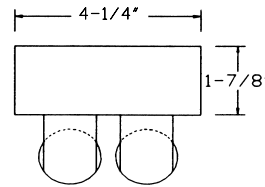

DIMENSIONS

Dimensions are subject to change. For critical applications, verify all dimensions with factory.

ORDERING

Available in 2', 3', 4', 6', and 8 lengths, in 1, 2, 2 and 3 lamp configurations. Combination snap in end plates double as couplers, eliminate the need for extra hardware in continuous row applications. Snap on cover makes installation quick and easy. For surface, pendant, or chain mounting, individual or continuous rows. Symmetric, asymmetric, and wall wash reflectors available. Available with specular aluminum reflector (87% reflectance) high efficiency white reflector (92% reflectance) or high efficiency specular aluminum reflector (95% reflectance). For led tubes in 18W applications