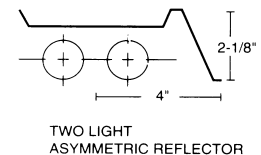

CERTIFICATION

All units bear UL label. Damp location label optional. Made in U.S.A. ARRA and BAA compliant.

MODEL	LAMP QTY	WATTAGE/TYPE	MOUNTING	VOLTAGE
9	1	17T8	AC – Aircraft Cable (48" Standard) ST – Stem (24" Standard) CK – 24" Chain Kit SM – Surface Mount (No Hardware Supplied)	120 277 UNV
	2	14T5		
	3	24T5HO 9W LED		
2' unit	1			
	2	25T8		
	3	21T5 39T5HO		
3' unit	1			
	2	32T8		
	3	28T5 54T5HO 18W LED 23W LED		
4' unit	2	32T8-8TD		
	4	28T5-8TD		
	6	54T5HO-8TD 18W LED 23W LED		
8' unit	2			
	4			
	6