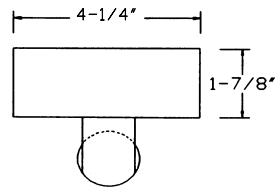

DIMENSIONS

Dimensions are subject to change. For critical applications, verify all dimensions with factory.

ORDERING

Available in 2', 3', 4', 6', and 8 lengths, in 1, 2, 2 and 3 lamp configurations. Combination snap in end plates double as couplers, eliminate the need for extra hardware in continuous row applications. Snap on cover makes installation quick and easy. For surface, pendant, or chain mounting, individual or continuous rows. Symmetric, asymmetric, and wall wash reflectors available. Available with specular aluminum reflector (87% reflectance) high efficiency white reflector (92% reflectance) or high efficiency specular aluminum reflector (95% reflectance). For led tubes in 18W applications