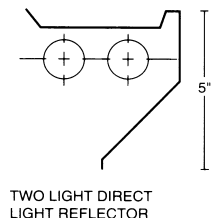

CERTIFICATION

All units bear UL label. Damp location label optional. Made in U.S.A. ARRA and BAA compliant.

MODEL	LAMP QTY	WATTAGE/TYPE	MOUNTING	VOLTAGE
9	1	17T8	AC – Aircraft Cable (48" Standard) ST – Stem (24" Standard) CK – 24" Chain Kit SM – Surface Mount (No Hardware Supplied)	120 277 UNV
	2	14T5		
	3	24T5HO 9W LED		
2' unit	1			
	2	25T8		
	3	21T5 39T5HO		
3' unit	1			
	2	32T8		
	3	28T5 54T5HO 18W LED 23W LED		
4' unit	2	32T8-8TD		
	4	28T5-8TD		
	6	54T5HO-8TD 18W LED 23W LED		
8' unit	2			
	4			
	6