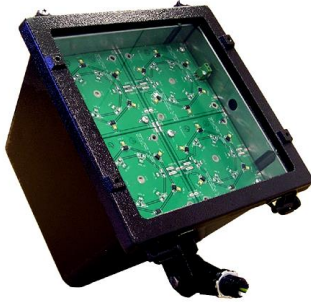

8. LED

Medium Flood Light LED Luminaire

FLLED

DIMENSIONS

Dimensions

with factory.

Available in 24 watt LED. Housing features threaded 1/2" coin plugs with gaskets for conduit and/or photocell installation. Ideal for residential areas, and/or security lighting. Tempered glass maximizes light distribution. Optional polycarbonate shield or wire guard for vandalproof protection is available. Optional slip fitter available. A 24W LED is comparable to 70-100W HID.

HOUSING

Heavy duty die cast aluminum housing and hinged frame.

ELECTRICAL

High efficiency electronic constant current Class II 120/277V driver.

LED COLOR

Standard in 5000K. Consult factory for other Kelvin temperatures.

ORDERING

<u>MODEL</u>	<u>WATTAGE</u>	<u>VOLTAGE</u>
FLLED	24W	UNV (120/277)
FLLED	34W	

OPTIONS:

PC: Photocell (specify voltage)

GS: Glare Shield

WG: Wire Guard

VS: Vandal Shield

SF: Slipfitter