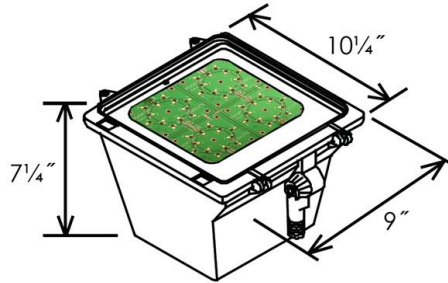

8. LED

Medium Flood Light LED Luminaire

FLLED

DIMENSIONS

Dimensions

with factory.

Available in 24 watt LED. Housing features threaded 1/2" coin plugs with gaskets for conduit and/or photocell installation. Ideal for residential areas, and/or security lighting. Tempered glass maximizes light distribution. Optional polycarbonate shield or wire guard for vandalproof protection is available. Optional slip fitter available. A 24W LED is comparable to 70-100W HID.

HOUSING

Heavy duty die cast aluminum housing and hinged frame.

ELECTRICAL

High efficiency electronic constant current Class II 120/277V driver.

LED COLOR

Standard in 5000K. Consult factory for other Kelvin temperatures.