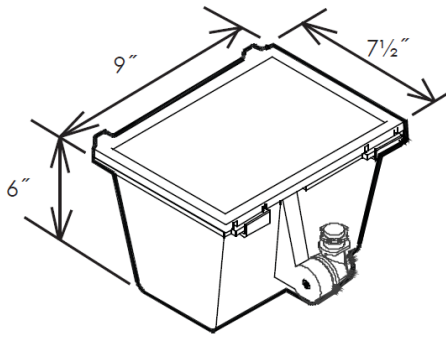

DIMENSIONS

Dimensions are subject to change. For critical applications, verify all dimensions with factory.

ORDERING

Available in 21 watt LED. LED technology offers an unprecedented lamp life. This fixture is virtually maintenance-free. Housing features threaded 1/2" coin plugs with gaskets for conduit and/or photocell installation. Ideal for residential areas, and/or security lighting. Tempered glass maximizes light distribution. Optional polycarbonate shield or wire guard for vandalproof protection is available. Optional slip fitter available.

MODEL
MFLLED

WATTAGE
21W

VOLTAGE
UNV (120/277)

HOUSING

Durable die cast aluminum with a silicon gasket to ensure a weather tight seal. Integral locking teeth swivel provides multiple adjustment intervals.