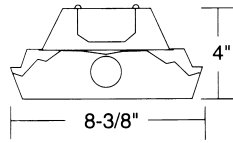

DIMENSIONS

Dimensions are subject to change. For critical applications, verify all dimensions with factory.

ORDERING

<u>MODEL</u>	<u>LAMP QTY & WATTAGE/TYPE</u>	<u>VOLTAGE</u>	
S8	(1 or 2) 32T8	120	
	(1 or 2) 28T5	277	
	(1 or 2) 54T5HO	UNV	
S8LED	18W & 23W LED		
	(2 or 4) 32T8-8TD		
	(2 or 4) 28T5-8TD		
	(2 or 4) 54T5HO-8TD		
	18W & 23W LED		
S8LED 48"	42w	V2-4.7 Flat Board Array	Lumens: 4000 LED color: 4000K
S8LED 96"	70w	V2-4.7 Flat Board Array	Lumens: 6000 LED color: 4000K

OPTIONS

EM - Emergency

DM - Dimming (Specify Type)

OCC - Extended Mount Occupancy Sensor

SA95 - High Efficiency Specular Reflector

SA87 - Specular Aluminum Reflector

WH92 - High Efficiency White Reflector

JOB NAME:

FIXTURE TYPE:

MODEL NO: