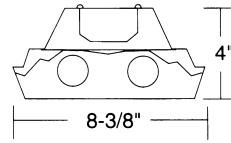

DIMENSIONS

Dimensions are subject to change. For critical applications, verify all dimensions with factory.

ORDERING

<u>MODEL</u>	<u>LAMP QTY & WATTAGE/TYPE</u>	<u>VOLTAGE</u>	
S8	(1 or 2) 32T8	120	
	(1 or 2) 28T5	277	
	(1 or 2) 54T5HO	UNV	
S8LED	18W & 23W LED		
	(2 or 4) 32T8-8TD		
	(2 or 4) 28T5-8TD		
	(2 or 4) 54T5HO-8TD		
	18W & 23W LED		
S8LED 48"	42w	V2-4.7 Flat Board Array	Lumens: 4000 LED color: 4000K
S8LED 96"	70w	V2-4.7 Flat Board Array	Lumens: 6000 LED color: 4000K

OPTIONS

EM - Emergency

DM - Dimming (Specify Type)

OCC - Extended Mount Occupancy Sensor

SA95 - High Efficiency Specular Reflector

SA87 - Specular Aluminum Reflector

WH92 - High Efficiency White Reflector

JOB NAME:

FIXTURE TYPE:

MODEL NO: