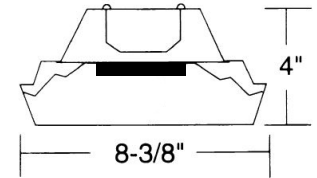

DIMENSIONS

Dimensions are subject to change. For critical applications, verify all dimensions with factory.

ORDERING

<u>MODEL</u>	<u>LAMP QTY & WATTAGE/TYPE</u>	<u>VOLTAGE</u>	
S8	(1 or 2) 32T8	120	
	(1 or 2) 28T5	277	
	(1 or 2) 54T5HO	UNV	
S8LED	18W & 23W LED		
	(2 or 4) 32T8-8TD		
	(2 or 4) 28T5-8TD		
	(2 or 4) 54T5HO-8TD		
	18W & 23W LED		
S8LED 48"	42w	V2-4.7 Flat Board Array	Lumens: 4000 LED color: 4000K
S8LED 96"	70w	V2-4.7 Flat Board Array	Lumens: 6000 LED color: 4000K

OPTIONS

EM - Emergency

DM - Dimming (Specify Type)

OCC - Extended Mount Occupancy Sensor

SA95 - High Efficiency Specular Reflector

SA87 - Specular Aluminum Reflector

WH92 - High Efficiency White Reflector

JOB NAME:

FIXTURE TYPE:

MODEL NO: