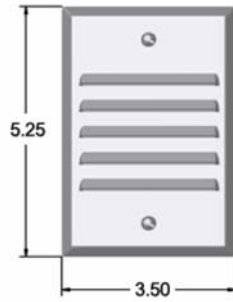

DIMENSIONS

Dimensions are subject to change. For critical applications, verify all dimensions with factory.

Available in 5 watt LED lightsource, Perfect for applications where highly efficient low levels of direct illumination are desirable. Tamperproof and Vandalproof units available.

HOUSING

20 gauge steel for rigidity.

FACE PLATE

20 gauge steel louvered face is standard.

ELECTRICAL

Highest quality driver, emitters and power supply for long life.

FINISH

Baked white enamel faceplate is standard.