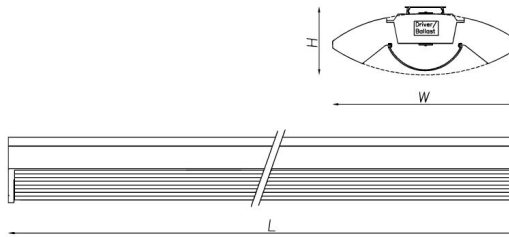

## DIMENSIONS

L 3.94" X W 10.8" X H 48.0"

Dimensions are subject to change. For critical applications, verify all dimensions with factory.

Optional Up-Light

Available in 35W LED, 48" lengths. Ideal for classrooms, offices, conference rooms and reception areas. Available as direct/indirect pendant or direct surface mount. Individual or continuous row mounting with cables or stems. Continuous rows achieved with contoured joiners.