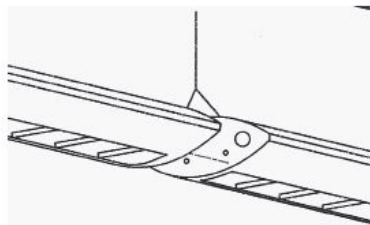

8. LED

LED Linear Parabolic Direct/Indirect

YYBLED

DIMENSIONS

L 3.94" X W 10.8" X H 48.0"

Dimensions are subject to change. For critical applications, verify all dimensions with factory.

Available in 35W LED, 48" lengths. Ideal for classrooms, offices, conference rooms and reception areas. Available as direct/indirect pendant or direct surface mount. Individual or continuous row mounting with cables or stems. Continuous rows achieved with contoured joiners.

Acrylic frosted diffuser.

LENS features snap-in installation for easy lamp replacement.

HOUSING

The housing is constructed of heavy gauge steel treated with anti rust protection.

ELECTRICAL

120-277V
Highest quality LED boards and driver system

FINISH

Fixture body post painted with white gloss enamel.

CERTIFICATION

All units bear UL label. Made in U.S.A. ARRA and BAA compliant.

ORDERING

MODEL	LENGTH	WATTS	LUMENS	MOUNTING	VOLTAGE
YYBLED-UP	48"	35W	4300	AC – Aircraft Cable (48" Standard)	120 277 UNV
YYBLED-DOWN	48"	35W	4300	ST – Stem (24" Standard)	
YYBLED-UP AND DOWN	48"	70W	8600		

Continuous Row Runs available

OPTIONS:

- EM - Emergency
- DM - Dimming
- CC - Custom Color

JOB NAME:

FIXTURE TYPE:

MODEL NO: