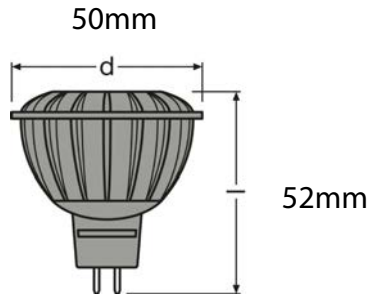

DIMENSIONS

Dimensions are subject to change. For critical applications, verify all dimensions with factory.

ORDERING

E358969
4CN3

<u>MODEL</u>	<u>WATTAGE/ LUMENS</u>	<u>VOLTAGE</u>
MR16 LED	7 500 LUMENS	12VAC/DC

RLE is proud to present our MR 16 LED lamps to the market intended to replace 50w halogen lamps. Our unique design offers the highest light output with minimal power consumption.

FEATURES

Designed as a direct retro fit and dimmable in most MR 16 light fixtures. Central "COB" light source and lens duplicates the look of a halogen lamp.

Beam angle:

40 degree full beam angle

CCT range selection:

2700k and 3000K

Housing finish :

White

Power Factor:

0.95